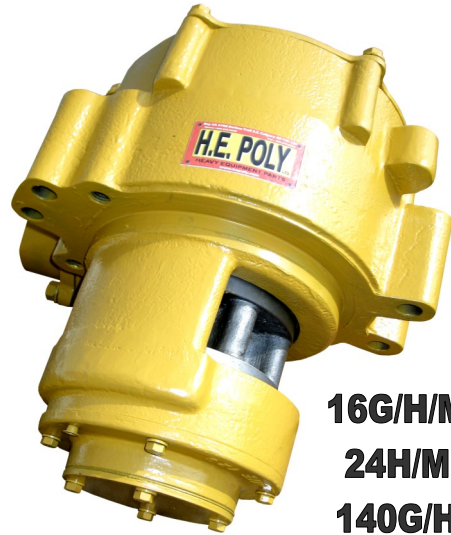

**REBUILT  
CIRCLE DRIVE SYSTEM**

**16G/H/M  
24H/M  
140G/H**

***IN STOCK  
READY TO SHIP***

**\*WE TAKE ANY COMPLETE CORE\***

**SEGMENTS FOR ALL GRADERS  
HARDER THAN OEM**

***FREE SHIPPING IN ALBERTA***