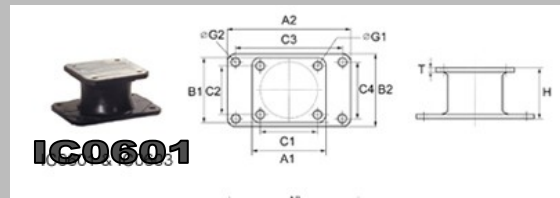

IC0701

IC0113