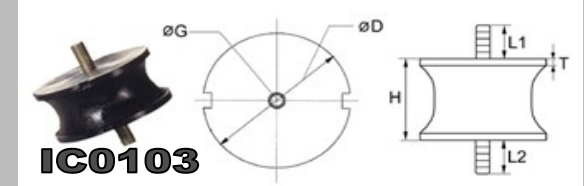

*Located in
Calgary and Edmonton
1.866.628.9645
FREE SHIPPING IN ALBERTA*

H.E.P. Part No.	JD Part No.	CAT Part No.	Thickness Plate to plate	Description
IC0101	C200-5000	105-8843	4"	5-3/4" Center, 7-1/4" Plate
IC0113	C206-5000	105-8844	4"	7-1/2" Center, 8-1/2" Plate
IC0106	C208-5000	--	5 1/4"	7-1/2" Center, 9-1/2" Plate
IC0119	--	105-8845	6"	8-1/8" Center, 9-1/2" Plate