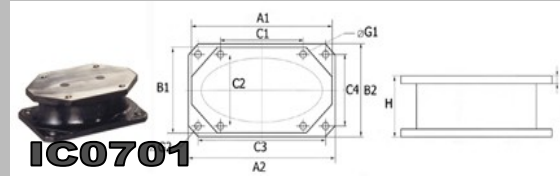

*Located in
Calgary and Edmonton
1.866.628.9645
FREE SHIPPING IN ALBERTA*

H.E.P. Part No.	JD Part No.	CAT Part No.	Thickness Plate to plate	Description
IC0101	C200-5000	105-8843	4"	5-3/4" Center, 7-1/4" Plate
IC0113	C206-5000	105-8844	4"	7-1/2" Center, 8-1/2" Plate
IC0106	C208-5000	--	5 1/4"	7-1/2" Center, 9-1/2" Plate
IC0119	--	105-8845	6"	8-1/8" Center, 9-1/2" Plate