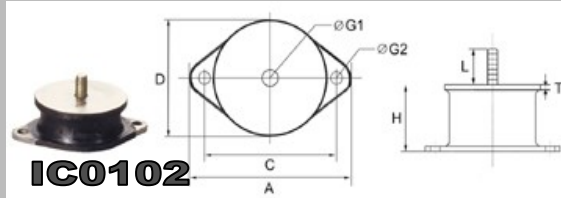

IC0101

IC0101