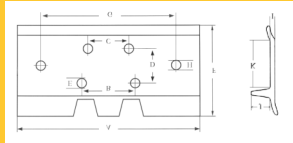

**BUFFER RUBBERS
FOR HOE PACKS**