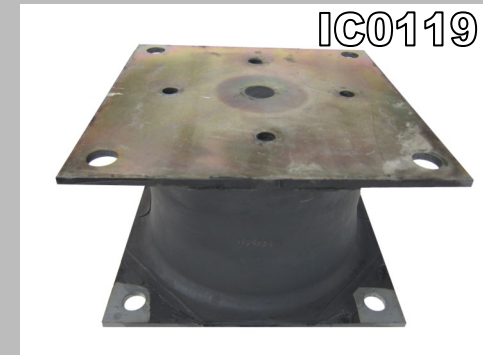

IC0106

IC0119

H.E.P. Part No.	JD Part No.	CAT Part No.	Thickness Plate to plate	Description
IC0101	C200-5000	105-8843	4"	5-3/4" Center, 7-1/4" Plate
IC0113	C206-5000	105-8844	4"	7-1/2" Center, 8-1/2" Plate
IC0106	C208-5000	--	5 1/4"	7-1/2" Center, 9-1/2" Plate
IC0119	--	105-8845	6"	8-1/8" Center, 9-1/2" Plate