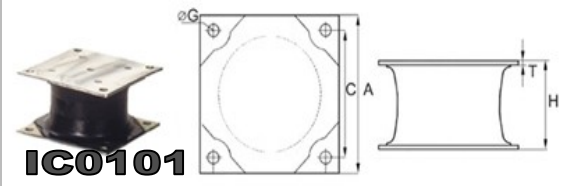

*Located in
Calgary and Edmonton
1.866.628.9645
FREE SHIPPING IN ALBERTA*

H.E.P. Part No.	JD Part No.	CAT Part No.	Thickness Plate to plate	Description
IC0101	C200-5000	105-8843	4"	5-3/4" Center, 7-1/4" Plate
IC0113	C206-5000	105-8844	4"	7-1/2" Center, 8-1/2" Plate
IC0106	C208-5000	--	5 1/4"	7-1/2" Center, 9-1/2" Plate
IC0119	--	105-8845	6"	8-1/8" Center, 9-1/2" Plate