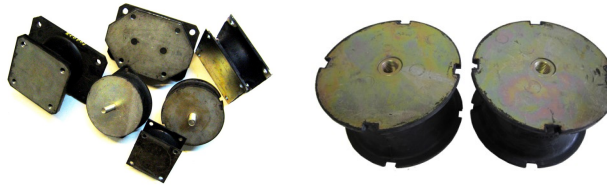

**BUFFER RUBBERS
FOR HOE PACKS**

BOLT TO SHOE TRACK PAD

**IN STOCK
READY TO SHIP**

FULL WARRANTY

**BUFFER RUBBERS
FOR HOE PACKS AND
VIBRATORY COMPACTORS**

**BOX PAD
FOR CATERPILLAR 793
OFF ROAD TRUCK**

H.E. POLY LTD.

**BAY 5A 5700 BARLOW TRAIL S.E.
CALGARY ALBERTA T2C 1Z9
CANADA**

**PHONE : 1.403.228.9645
1.866.628.9645
FAX : 1.403.279.0043**

**WWW.HEPOLY.COM
info@hepoly.com**

**BUFFER RUBBERS
FOR HOE PACKS**

**H.E. POLY LTD.
RUBBER PRODUCTS**

**BOX PAD
FOR CATERPILLAR 793
OFF ROAD TRUCK**

**CALL US TODAY
1 866 628 9645**

visit our website **WWW.HEPOLY.COM**

TRACK PAD

HOE PACK

WHEEL COMPACTOR

*Located in
Calgary and Edmonton
1.866.628.9645
FREE SHIPPING IN ALBERTA*

IC0106

IC0119

H.E.P. Part No.	JD Part No.	CAT Part No.	Thickness Plate to plate	Description
IC0101	C200-5000	105-8843	4"	5-3/4" Center, 7-1/4" Plate
IC0113	C206-5000	105-8844	4"	7-1/2" Center, 8-1/2" Plate
IC0106	C208-5000	--	5 1/4"	7-1/2" Center, 9-1/2" Plate
IC0119	--	105-8845	6"	8-1/8" Center, 9-1/2" Plate