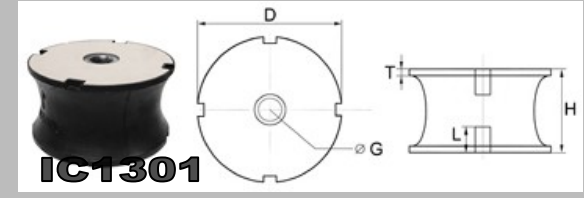

IC0103

IC0106

IC0119